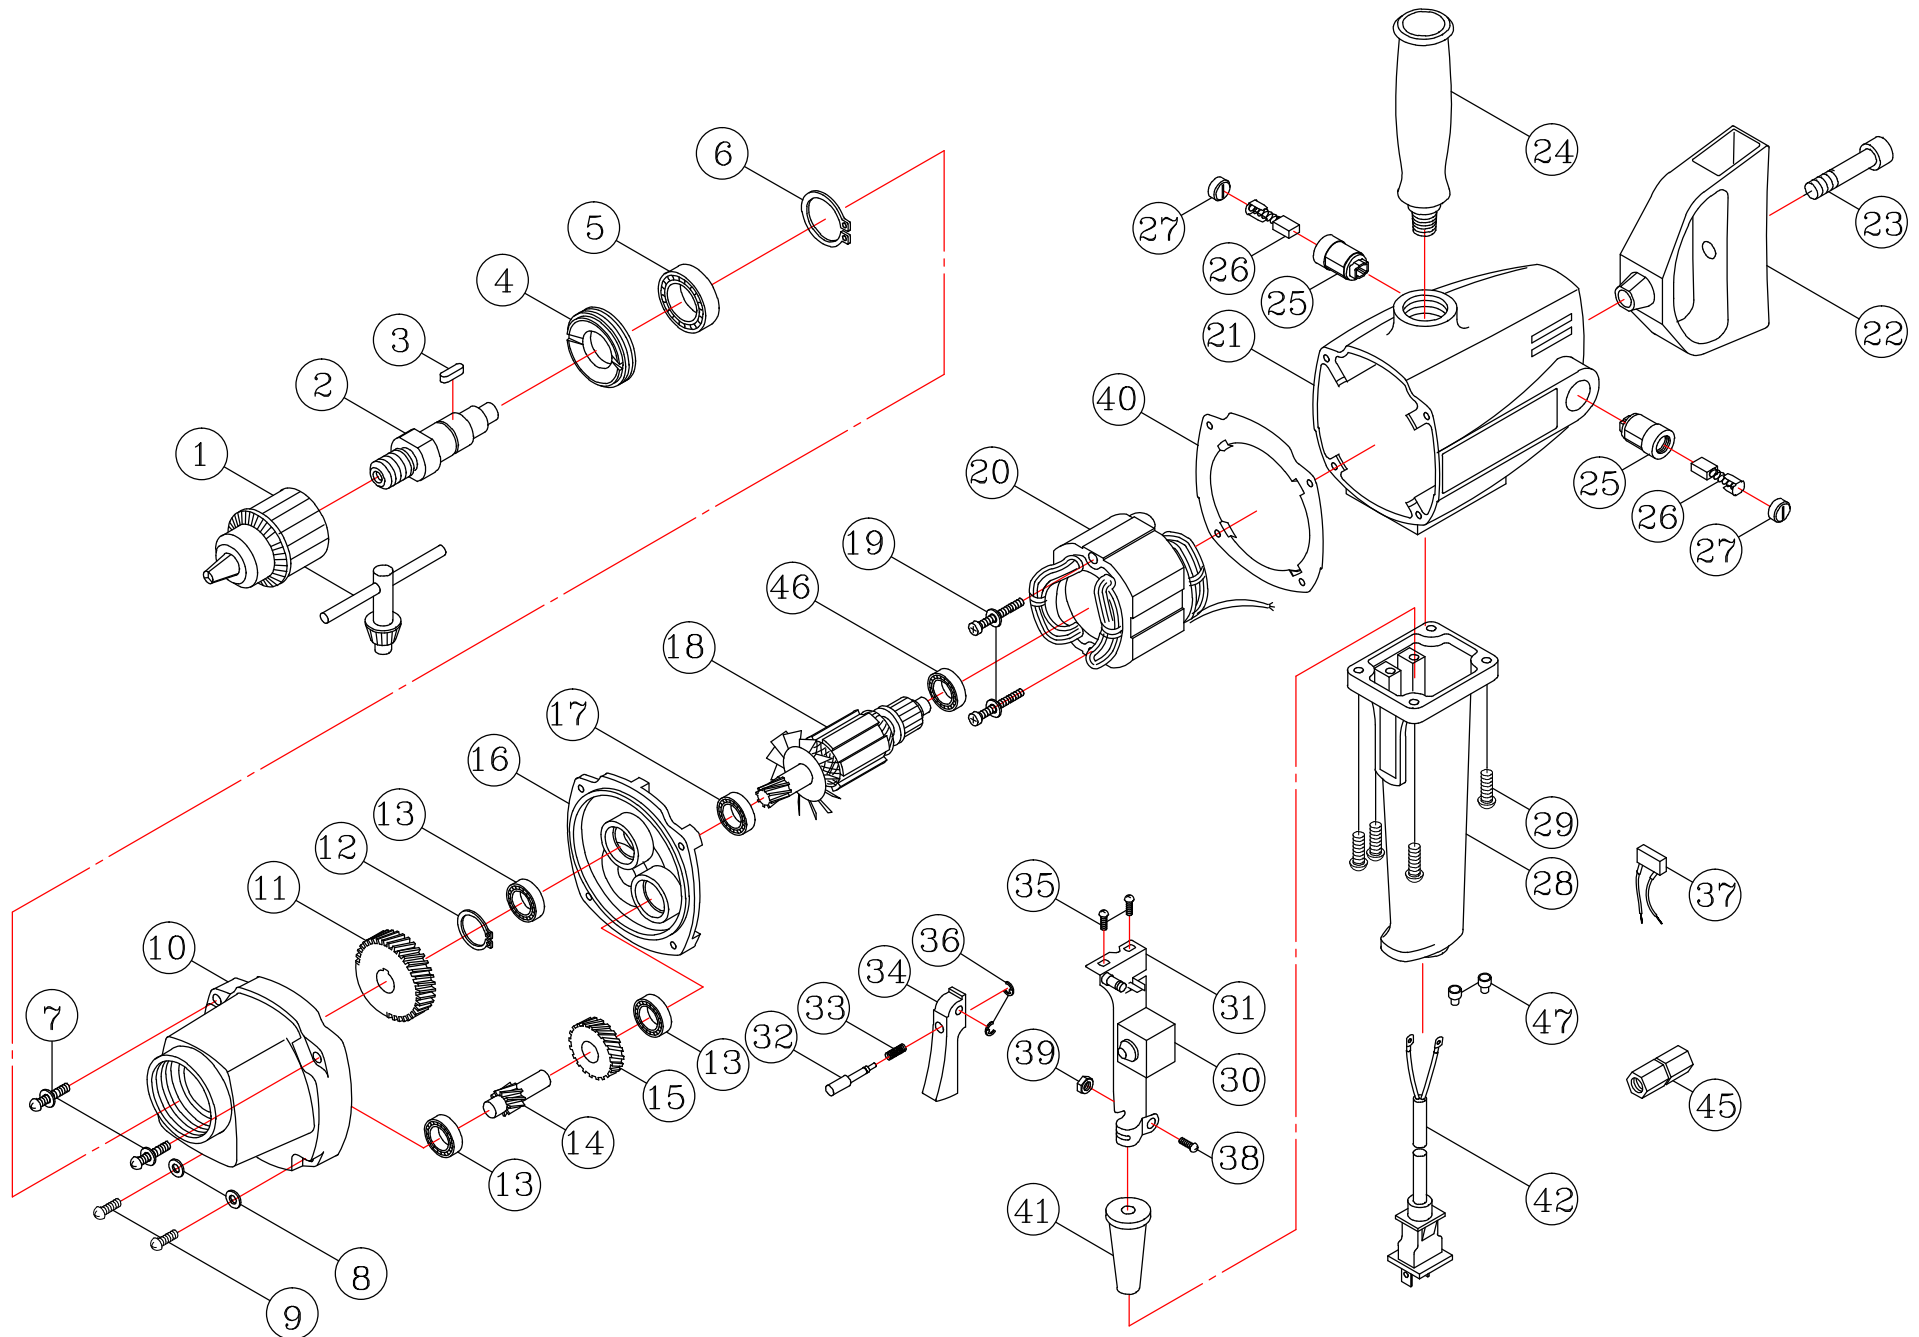

MODEL : EV 21 ELECTRIC MIXER

2017.06.21 NO.01~47 Version 1.5